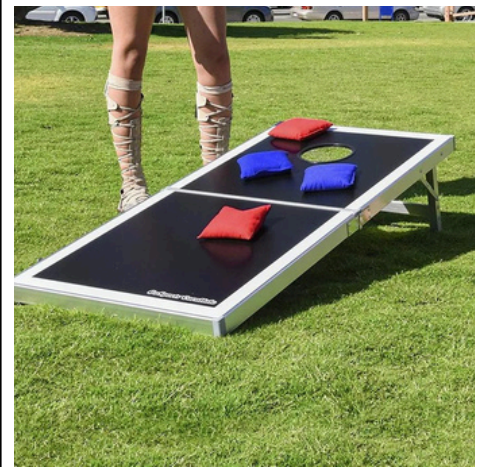

Entertainment Additions

Add more fun with extra entertainment!

Pony Rides - Ball Pit - Moonwalk

Face Painters - Mechanical Bull - Yard Games

Extreme Obstacle Course - Toddler Zone - Photographer

ENTERTAINMENT ADDITIONS

All prices are for the duration of your event unless otherwise noted

INFLATABLES

Includes attendant

- ★ \$750 Toddler Play Zone
- \$425 Mega Ball House
- \$525 Extreme Obstacle Course
- \$995 20' Raging Rapids Double Water Slide
- \$350 12' Water Slide or Dry Slide
- \$475 22' Giant Water Slide or Dry Slide

ENTERTAINMENT

- \$650 Additional Hour of Fun
- \$700 Balloon Artist (3 hours)
- \$650 Caricature Artist (3 hours)
- \$450 Dunk Tank (Great for a fundraiser)
- ★ \$650 Face Painter (3 hours)
- \$350 Hay Scramble (1 bale with prizes, approximately 50 children)
- \$185 Lawn Jenga, Lawn Chess, Washers or Bocce Ball (price includes one game)
- \$385 Lawn Game Favorites (includes 4 corn hole sets, connect four & yahtzee)
- ★ \$1050 Photo Booth (3 hours)
- \$825 Carnival Game Package
- \$250 Piñata (approximately 50 children)
- \$750 Photographer (3 hours)
- ★ \$850 Pony Rides (3 hours)
- \$950 Organized Group Games (sack races, 3 legged races, adult limbo organized by our staff)
- \$1100 Rock Climbing Wall (3 hours)
- \$1295 Petting Zoo (12 animals for 3 hours)
- \$1500 Camel Rides (2 camels for 1 hour)
- \$1400 Bungee Trampoline
- ★ \$1250 Mechanical Bull
- \$1450 Golf Simulator